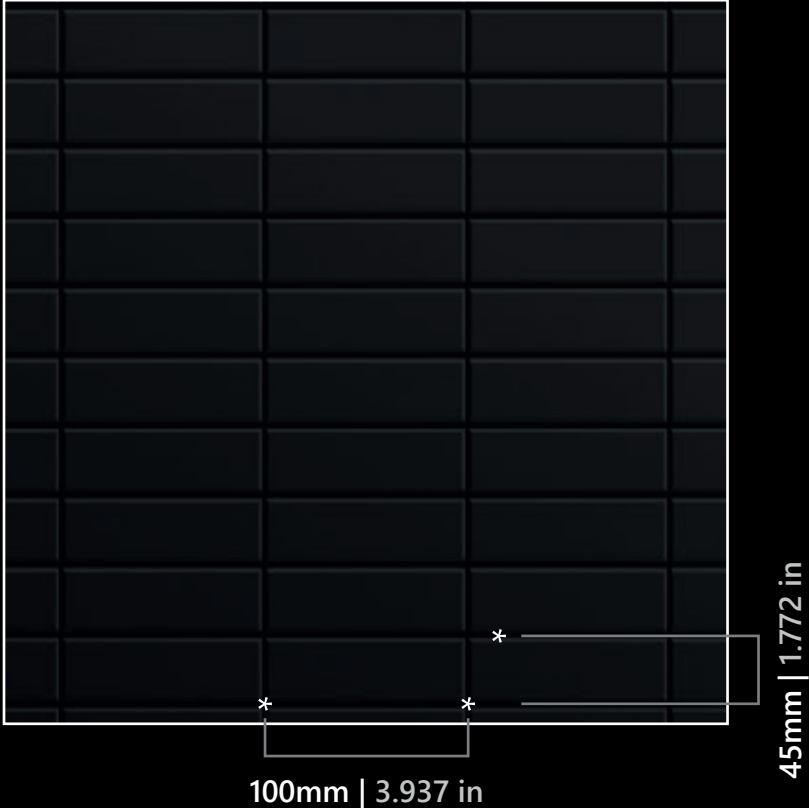

50mm | 1.96 in

Bee

35mm | 1.378 in

Diamond

Low Line

Kat

Micro Line

Keramik