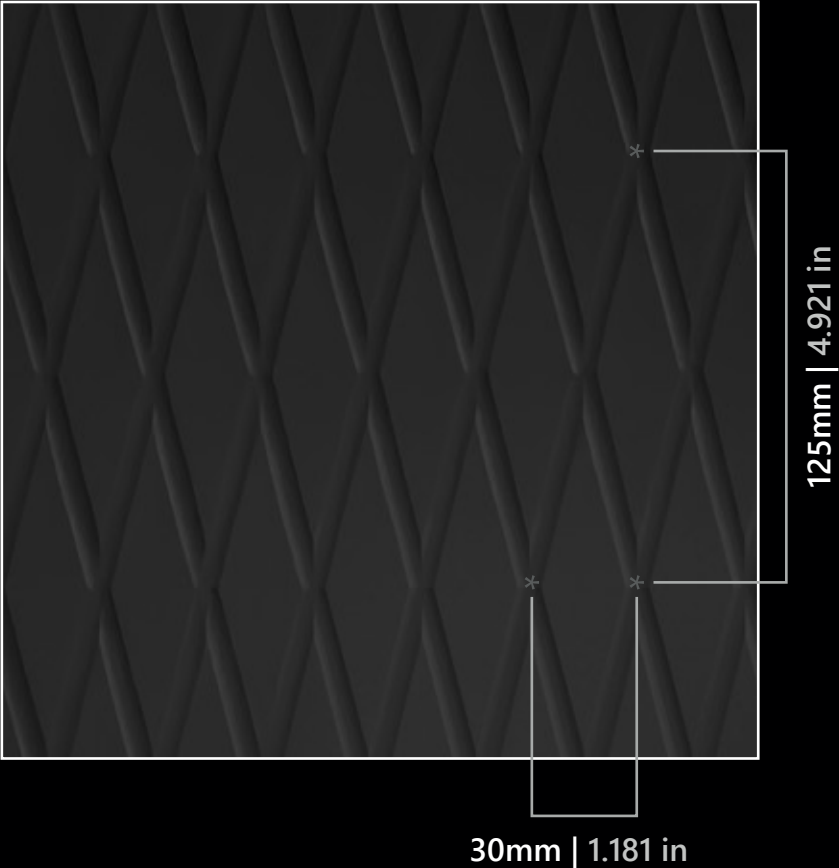

50mm | 1.96 in

Bee

35mm | 1.378 in

Diamond

Low Line

Kat

Micro Line

Keramik