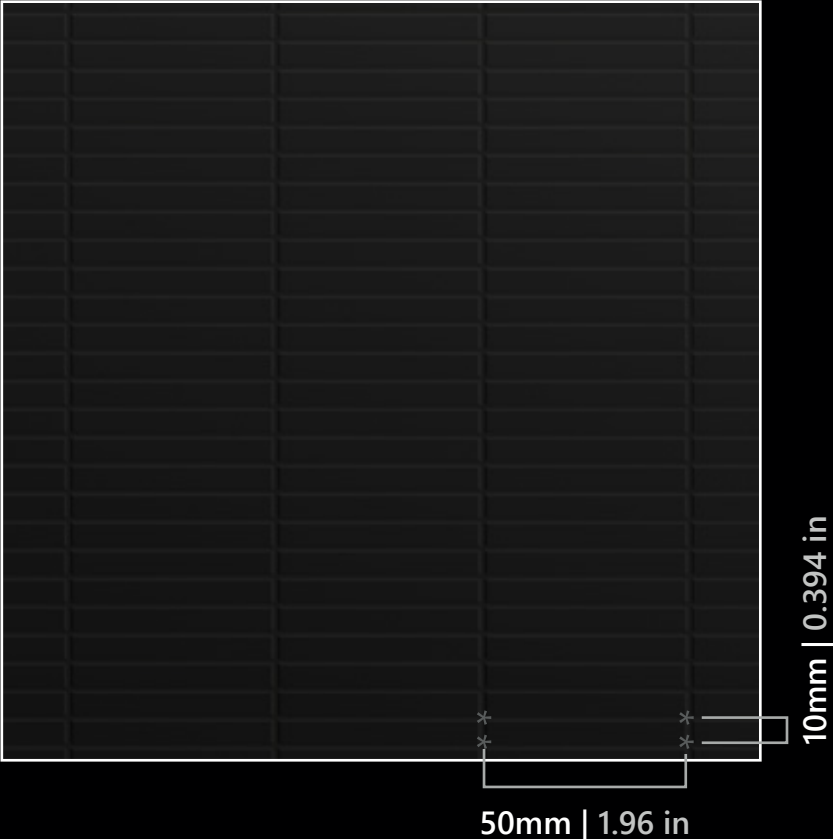

50mm | 1.96 in

Bee

35mm | 1.378 in

Diamond

Low Line

Kat

Micro Line

Keramik