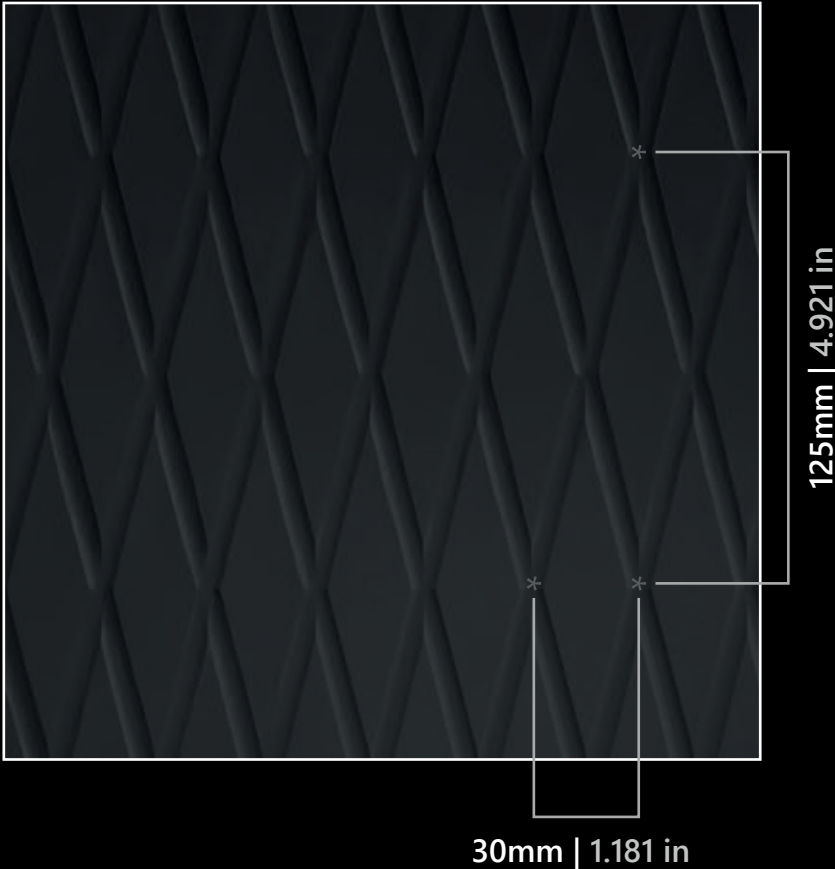

Keramik - Ébano 2110

Pyramid - Alumina 2103

Trekking

50mm | 1.96 in

Bee

35mm | 1.378 in

Diamond

Low Line