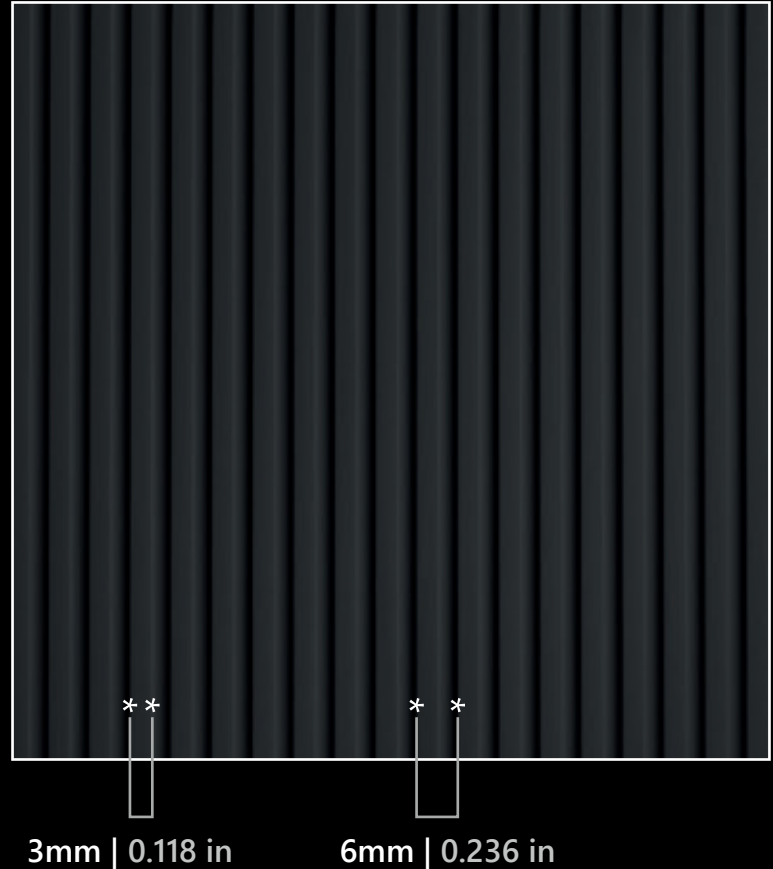

Keramik - Ébano 2110

Pyramid - Alumina 2103

Trekking

50mm | 1.96 in

Bee

35mm | 1.378 in

Diamond

Low Line