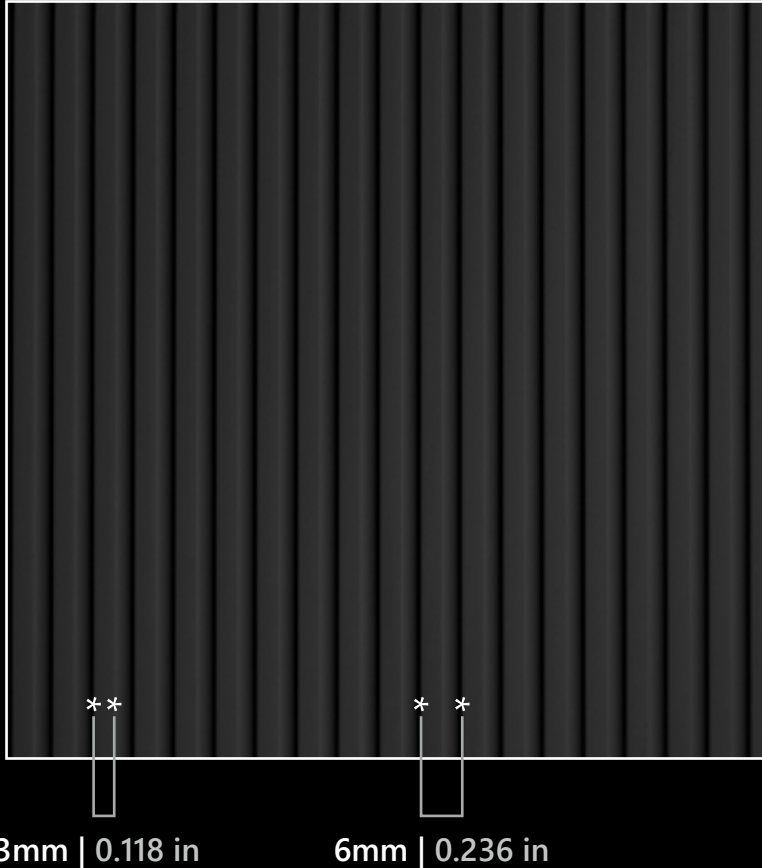

50mm | 1.96 in

Bee

35mm | 1.378 in

Diamond

Low Line

Kat

Micro Line

Keramik